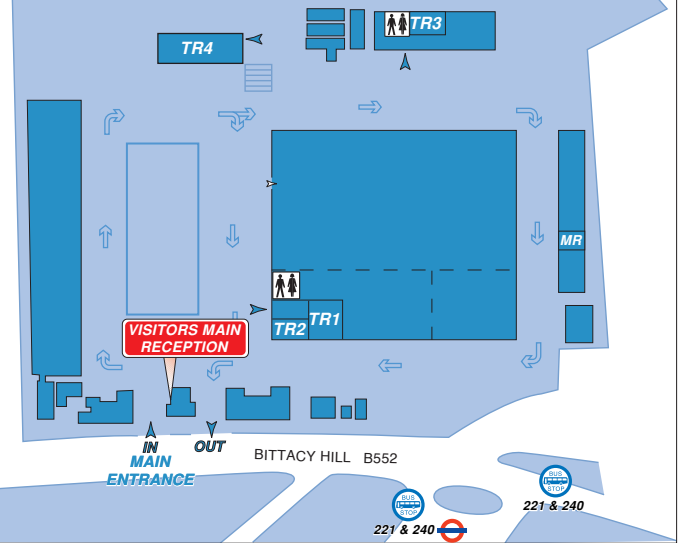

NB: Regrettably no parking is allowed in the depot.

Public Transport

- By Rail**
Mill Hill Broadway.
Approximately 10 minutes by taxi.
- By Underground**
Mill Hill East Station.
Directly across the road from us.
- By Bus**
No's 221 & 240 stop on Bittacy Hill.

KEY:

- One Way
- Bus Stops
- Toilets
- TR4 Training Room
- MR Meeting Room

Public Transport

- By Rail**
Mill Hill Broadway.
Approximately 10 minutes by taxi.
- By Underground**
Mill Hill East Station.
Directly across the road from us.
- By Bus**
No's 221 & 240 stop on Bittacy Hill.

The NORTH Watford (M1)
Mill Hill
A1 (A41)

Hendon crematorium
Barnet
Copthall

0004
0,6 km

HENLYS CORNER
A406 A406
A1(N) | A1(S) | A1(S)

A406 Mill Hill
Hendon
A1

Golders Green
A598

Finchley
A598

N. Circular
A406 (A41)
(A40)

The NORTH Watford
A1 (M1)

Brent Cross