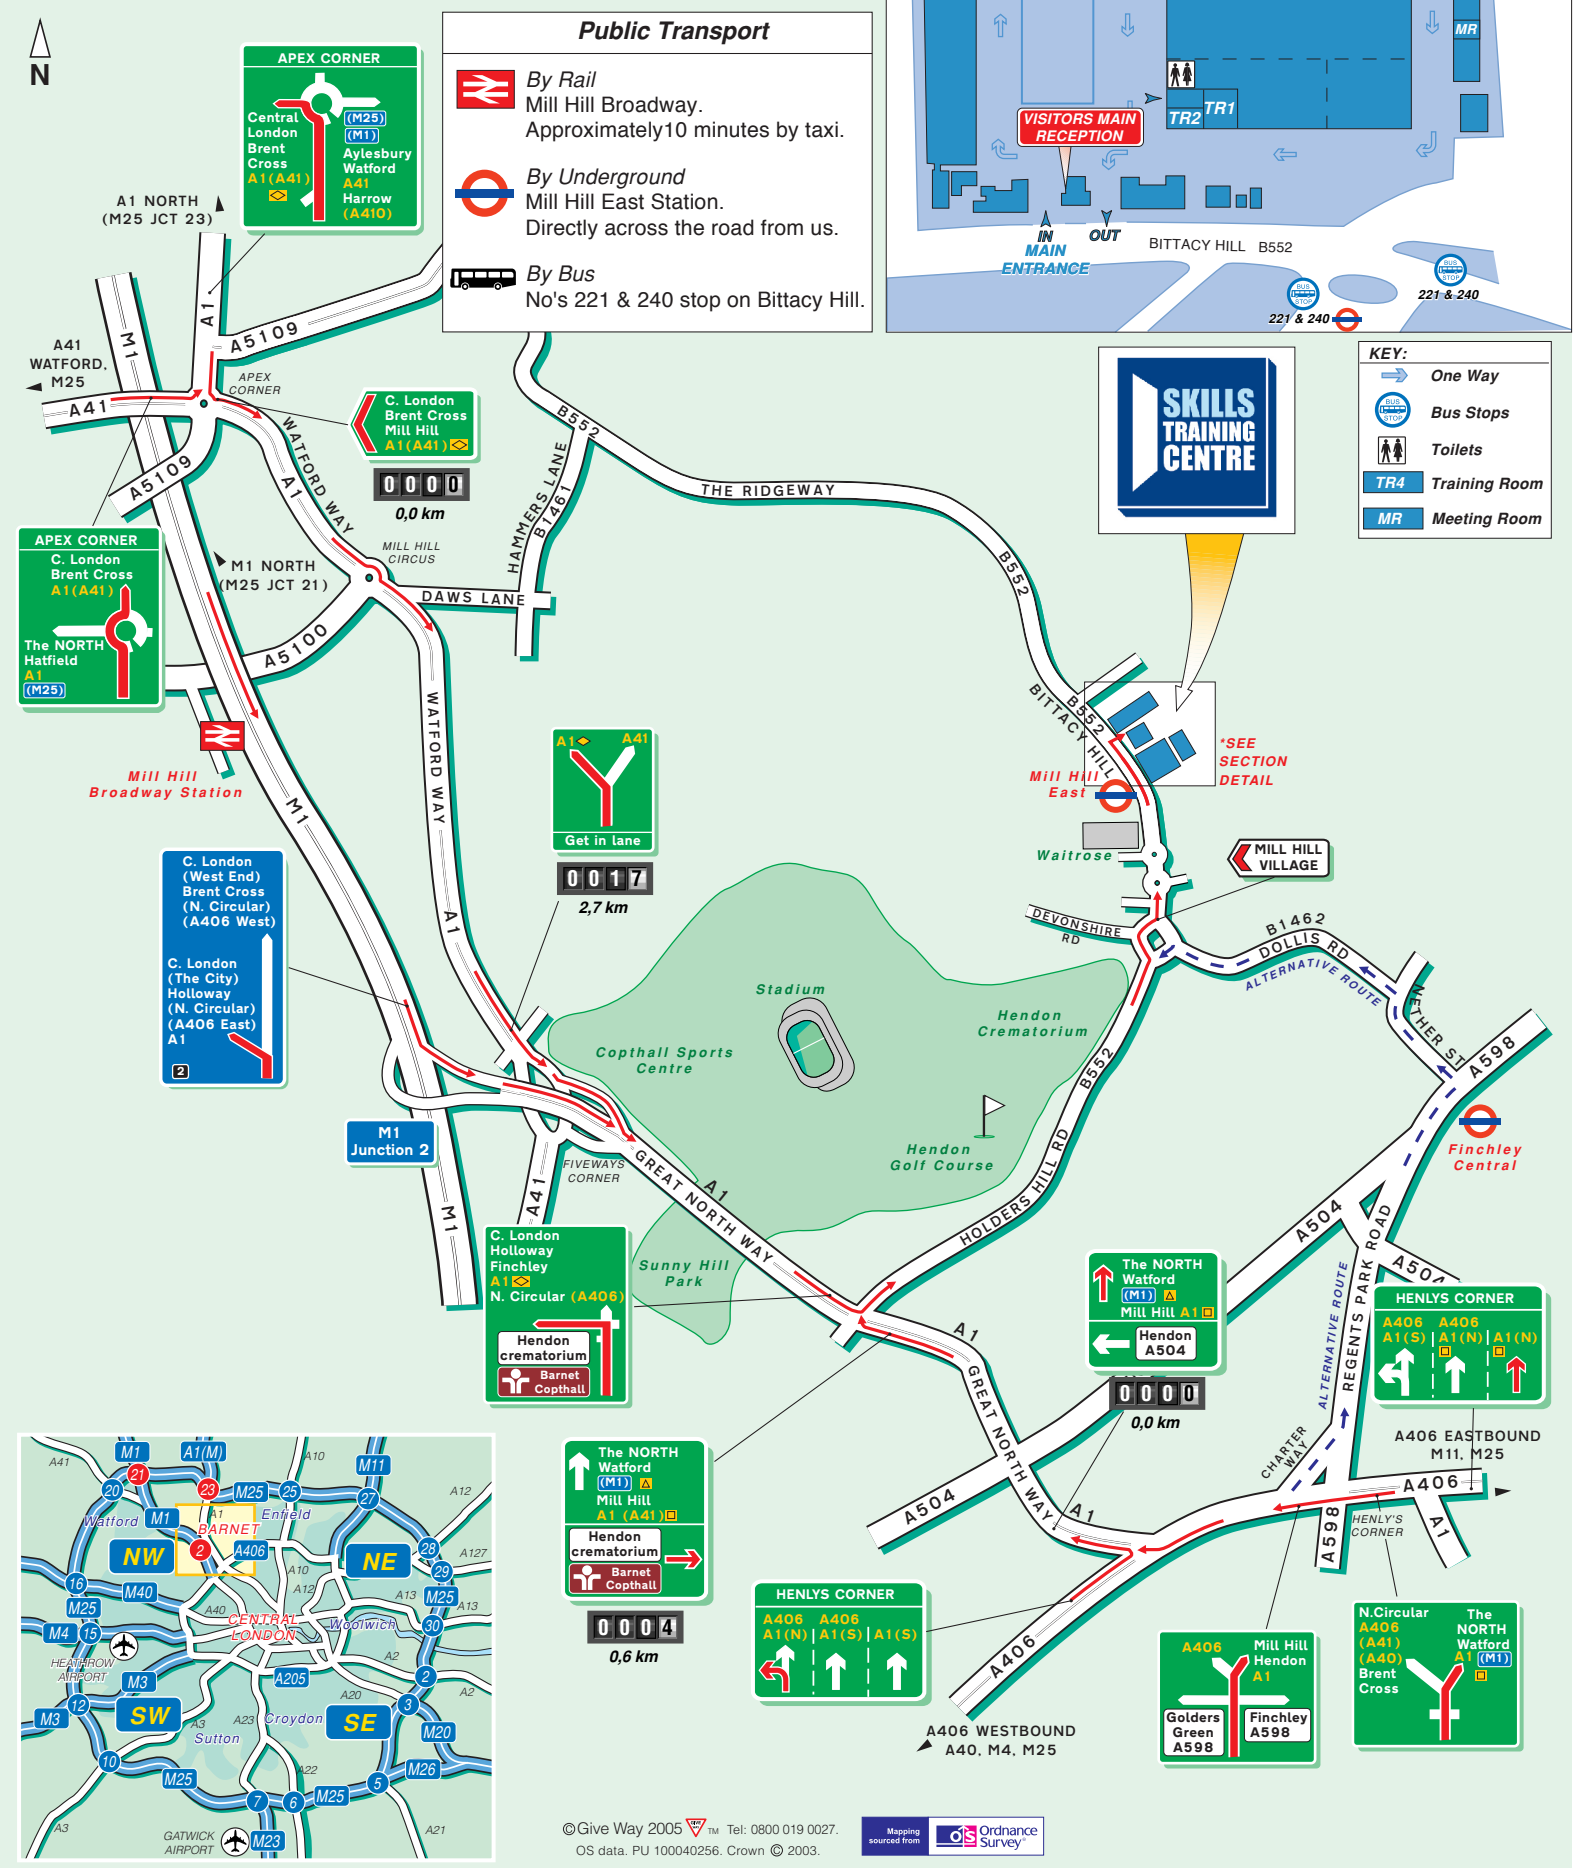

NB: Regrettably no parking is allowed in the depot.

Public Transport

- By Rail**
Mill Hill Broadway.
Approximately 10 minutes by taxi.
- By Underground**
Mill Hill East Station.
Directly across the road from us.
- By Bus**
No's 221 & 240 stop on Bittacy Hill.

KEY:

- One Way
- Bus Stops
- Toilets
- TR4 Training Room
- MR Meeting Room

Public Transport

- By Rail**
Mill Hill Broadway.
Approximately 10 minutes by taxi.
- By Underground**
Mill Hill East Station.
Directly across the road from us.
- By Bus**
No's 221 & 240 stop on Bittacy Hill.

The NORTH Watford (M1)
Mill Hill
A1 (A41)

Hendon crematorium
Barnet
Copthall

0004
0,6 km

HENLYS CORNER
A406 A406
A1(N) | A1(S) | A1(S)

A406 Mill Hill
Hendon
A1

Golders Green
A598

Finchley
A598

N. Circular
A406 (A41)
(A40)

The NORTH Watford
A1 (M1)

Brent Cross